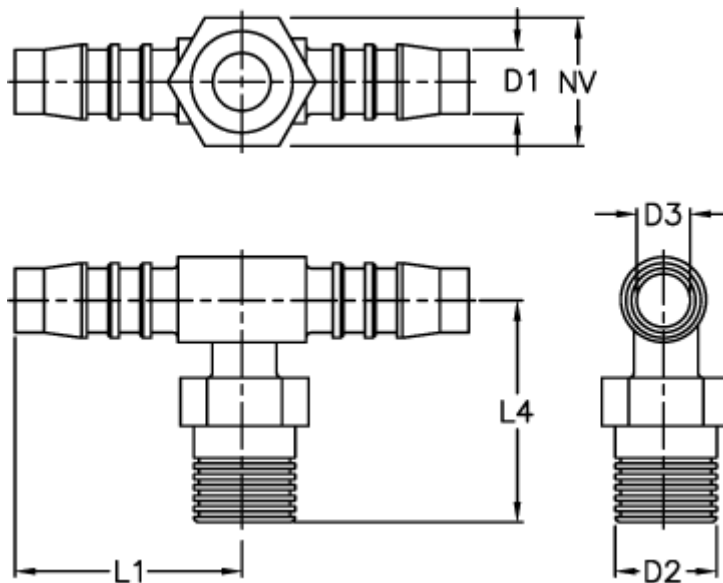

Article number: 027208911004

Description: Norma hose coupling TES 4 / R1/4

## Measures

D1 = 4  
D2 = R1/4  
D3 = 2.5  
L1 = 21.0  
L4 = 23.0  
NV = 14